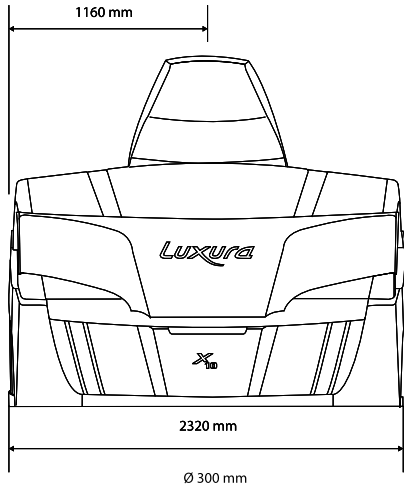

we like X 10 ...

Air exhaust tower system
(optional available with WRS)

Compact air exhaust tower system

SLi

SLi+

SPS

BPS/HPS

Luxura X ₁₀	46 HIGHBRID	46 SLI INTELLIGENT
Tubes top	Premium Intelligent E-Power 100/200W(18xblue,8xred)	26 x 100/200W Premium Intelligent E-Power
Tubes base	Premium Intelligent E-Power 100/200W(14xblue,6xred)	20 x 100/200W Premium Intelligent E-Power
Face tanner	4 x 520W	4 x 520W
Central air exhaust capacity (top)	2800 m ³	2800 m ³
Connection	400V/3N-/50Hz	400V/3N-/50Hz
Power (with AirCo)	14 Kw	14 Kw
Fuses (with AirCo)	3 x 25 A	3 x 25 A
Weight	520 kg (Air Co +50Kg)	480 kg (Air Co +50 kg)

Luxura X ₁₀	46 SLi Intensive	46 SLi High Intensive	46 SLi IP Control
Tubes top	26 x 160 W	26 x 160 W	26 x 80/180 W
Tubes base	20 x 120 W XL	20 x 180 W XL	20 x 80/180 W XL
Face tanner	4 x 520 W	4 x 520 W	4 x 520 W
Central air exhaust capacity (top)	2800 m ³	2800 m ³	2800 m ³
Connection	400V/3N~/50Hz	400V/3N~/50Hz	400V/3N~/50Hz
Power (with AirCo)	9,9 kW (11 kW)	11,7 kW (12,4 kW)	13 kW (14 kW)
Fuses (with AirCo)	3 x 19 A (3 x 20 A)	3 x 21 A (3 x 21 A)	3 x 22 A (3 x 23 A)
Weight	520 kg (AirCo +50 kg)	530 kg (AirCo +50 kg)	480 kg (AirCo +50 kg)