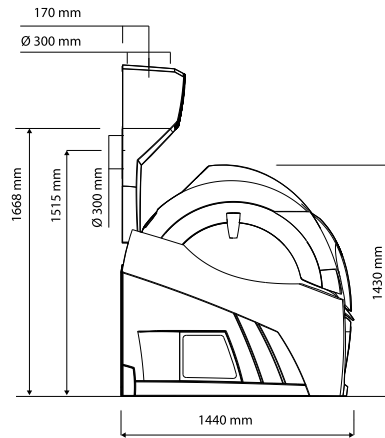

we like X 10 ...

Air exhaust tower system
(optional available with WRS)

Compact air exhaust tower system

SLi

SLi+

SPS

BPS/HPS

Luxura X ₁₀	46 HIGHBRID	46 SLI INTELLIGENT
Tubes top	Premium Intelligent E-Power 100/200W(18xblue,8xred)	26 x 100/200W Premium Intelligent E-Power
Tubes base	Premium Intelligent E-Power 100/200W(14xblue,6xred)	20 x 100/200W Premium Intelligent E-Power
Face tanner	4 x 520W	4 x 520W
Central air exhaust capacity (top)	2800 m ³	2800 m ³
Connection	400V/3N-/50Hz	400V/3N-/50Hz
Power (with AirCo)	14 Kw	14 Kw
Fuses (with AirCo)	3 x 25 A	3 x 25 A
Weight	520 kg (Air Co +50Kg)	480 kg (Air Co +50 kg)

Luxura X ₁₀	46 SLi Intensive	46 SLi High Intensive	46 SLi IP Control
Tubes top	26 x 160 W	26 x 160 W	26 x 80/180 W
Tubes base	20 x 120 W XL	20 x 180 W XL	20 x 80/180 W XL
Face tanner	4 x 520 W	4 x 520 W	4 x 520 W
Central air exhaust capacity (top)	2800 m ³	2800 m ³	2800 m ³
Connection	400V/3N~/50Hz	400V/3N~/50Hz	400V/3N~/50Hz
Power (with AirCo)	9,9 kW (11 kW)	11,7 kW (12,4 kW)	13 kW (14 kW)
Fuses (with AirCo)	3 x 19 A (3 x 20 A)	3 x 21 A (3 x 21 A)	3 x 22 A (3 x 23 A)
Weight	520 kg (AirCo +50 kg)	530 kg (AirCo +50 kg)	480 kg (AirCo +50 kg)