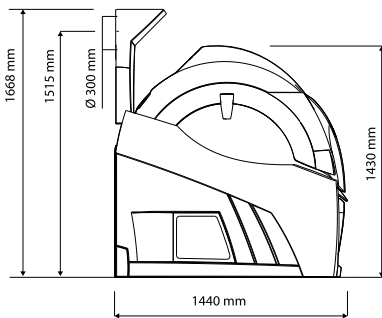

we like X 10 ...

Air exhaust tower system
(optional available with WRS)

Compact air exhaust tower system

SLi

SLi+

SPS

BPS/HPS

Luxura X ₁₀	46 HIGHBRID	46 SLI INTELLIGENT
Tubes top	Premium Intelligent E-Power 100/200W(18xblue,8xred)	26 x 100/200W Premium Intelligent E-Power
Tubes base	Premium Intelligent E-Power 100/200W(14xblue,6xred)	20 x 100/200W Premium Intelligent E-Power
Face tanner	4 x 520W	4 x 520W
Central air exhaust capacity (top)	2800 m ³	2800 m ³
Connection	400V/3N-/50Hz	400V/3N-/50Hz
Power (with AirCo)	14 Kw	14 Kw
Fuses (with AirCo)	3 x 25 A	3 x 25 A
Weight	520 kg (Air Co +50Kg)	480 kg (Air Co +50 kg)

Luxura X ₁₀	46 SLi Intensive	46 SLi High Intensive	46 SLi IP Control
Tubes top	26 x 160 W	26 x 160 W	26 x 80/180 W
Tubes base	20 x 120 W XL	20 x 180 W XL	20 x 80/180 W XL
Face tanner	4 x 520 W	4 x 520 W	4 x 520 W
Central air exhaust capacity (top)	2800 m ³	2800 m ³	2800 m ³
Connection	400V/3N~/50Hz	400V/3N~/50Hz	400V/3N~/50Hz
Power (with AirCo)	9,9 kW (11 kW)	11,7 kW (12,4 kW)	13 kW (14 kW)
Fuses (with AirCo)	3 x 19 A (3 x 20 A)	3 x 21 A (3 x 21 A)	3 x 22 A (3 x 23 A)
Weight	520 kg (AirCo +50 kg)	530 kg (AirCo +50 kg)	480 kg (AirCo +50 kg)