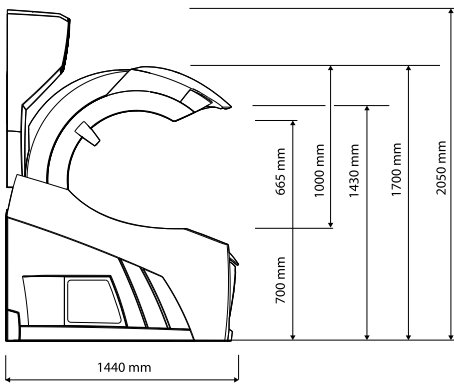

we like X 10 ...

Air exhaust tower system
(optional available with WRS)

Compact air exhaust tower system

SLi

SLi+

SPS

BPS/HPS

Luxura X ₁₀	46 HIGHBRID	46 SLI INTELLIGENT
Tubes top	Premium Intelligent E-Power 100/200W(18xblue,8xred)	26 x 100/200W Premium Intelligent E-Power
Tubes base	Premium Intelligent E-Power 100/200W(14xblue,6xred)	20 x 100/200W Premium Intelligent E-Power
Face tanner	4 x 520W	4 x 520W
Central air exhaust capacity (top)	2800 m ³	2800 m ³
Connection	400V/3N-/50Hz	400V/3N-/50Hz
Power (with AirCo)	14 Kw	14 Kw
Fuses (with AirCo)	3 x 25 A	3 x 25 A
Weight	520 kg (Air Co +50Kg)	480 kg (Air Co +50 kg)

Luxura X ₁₀	46 SLi Intensive	46 SLi High Intensive	46 SLi IP Control
Tubes top	26 x 160 W	26 x 160 W	26 x 80/180 W
Tubes base	20 x 120 W XL	20 x 180 W XL	20 x 80/180 W XL
Face tanner	4 x 520 W	4 x 520 W	4 x 520 W
Central air exhaust capacity (top)	2800 m ³	2800 m ³	2800 m ³
Connection	400V/3N~/50Hz	400V/3N~/50Hz	400V/3N~/50Hz
Power (with AirCo)	9,9 kW (11 kW)	11,7 kW (12,4 kW)	13 kW (14 kW)
Fuses (with AirCo)	3 x 19 A (3 x 20 A)	3 x 21 A (3 x 21 A)	3 x 22 A (3 x 23 A)
Weight	520 kg (AirCo +50 kg)	530 kg (AirCo +50 kg)	480 kg (AirCo +50 kg)