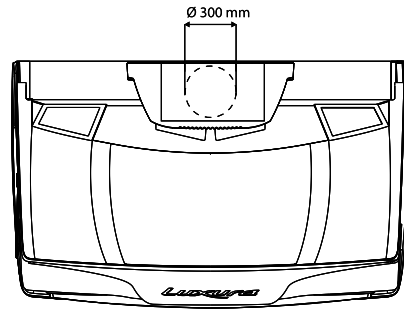

we like X 10 ...

Air exhaust tower system
(optional available with WRS)

Compact air exhaust tower system

SLi

SLi+

SPS

BPS/HPS

Luxura X ₁₀	46 HIGHBRID	46 SLI INTELLIGENT
Tubes top	Premium Intelligent E-Power 100/200W(18xblue,8xred)	26 x 100/200W Premium Intelligent E-Power
Tubes base	Premium Intelligent E-Power 100/200W(14xblue,6xred)	20 x 100/200W Premium Intelligent E-Power
Face tanner	4 x 520W	4 x 520W
Central air exhaust capacity (top)	2800 m ³	2800 m ³
Connection	400V/3N-/50Hz	400V/3N-/50Hz
Power (with AirCo)	14 Kw	14 Kw
Fuses (with AirCo)	3 x 25 A	3 x 25 A
Weight	520 kg (Air Co +50Kg)	480 kg (Air Co +50 kg)

Luxura X ₁₀	46 SLi Intensive	46 SLi High Intensive	46 SLi IP Control
Tubes top	26 x 160 W	26 x 160 W	26 x 80/180 W
Tubes base	20 x 120 W XL	20 x 180 W XL	20 x 80/180 W XL
Face tanner	4 x 520 W	4 x 520 W	4 x 520 W
Central air exhaust capacity (top)	2800 m ³	2800 m ³	2800 m ³
Connection	400V/3N~/50Hz	400V/3N~/50Hz	400V/3N~/50Hz
Power (with AirCo)	9,9 kW (11 kW)	11,7 kW (12,4 kW)	13 kW (14 kW)
Fuses (with AirCo)	3 x 19 A (3 x 20 A)	3 x 21 A (3 x 21 A)	3 x 22 A (3 x 23 A)
Weight	520 kg (AirCo +50 kg)	530 kg (AirCo +50 kg)	480 kg (AirCo +50 kg)