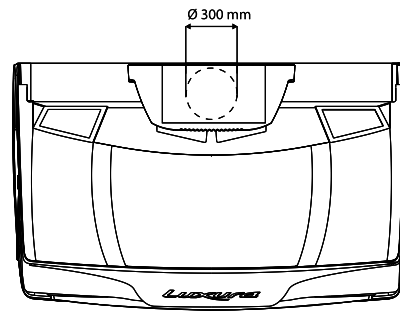

we like X 10 ...

Air exhaust tower system  
(optional available with WRS)

Compact air exhaust tower system

SLi

SLi+

SPS

BPS/HPS

Luxura X <sub>10</sub>	46 HIGHBRID	46 SLI INTELLIGENT
Tubes top	Premium Intelligent E-Power 100/200W(18xblue,8xred)	26 x 100/200W Premium Intelligent E-Power
Tubes base	Premium Intelligent E-Power 100/200W(14xblue,6xred)	20 x 100/200W Premium Intelligent E-Power
Face tanner	4 x 520W	4 x 520W
Central air exhaust capacity (top)	2800 m <sup>3</sup>	2800 m <sup>3</sup>
Connection	400V/3N-/50Hz	400V/3N-/50Hz
Power (with AirCo)	14 Kw	14 Kw
Fuses (with AirCo)	3 x 25 A	3 x 25 A
Weight	520 kg (Air Co +50Kg)	480 kg (Air Co +50 kg)

Luxura X <sub>10</sub>	46 SLi Intensive	46 SLi High Intensive	46 SLi IP Control
Tubes top	26 x 160 W	26 x 160 W	26 x 80/180 W
Tubes base	20 x 120 W XL	20 x 180 W XL	20 x 80/180 W XL
Face tanner	4 x 520 W	4 x 520 W	4 x 520 W
Central air exhaust capacity (top)	2800 m <sup>3</sup>	2800 m <sup>3</sup>	2800 m <sup>3</sup>
Connection	400V/3N~/50Hz	400V/3N~/50Hz	400V/3N~/50Hz
Power (with AirCo)	9,9 kW (11 kW)	11,7 kW (12,4 kW)	13 kW (14 kW)
Fuses (with AirCo)	3 x 19 A (3 x 20 A)	3 x 21 A (3 x 21 A)	3 x 22 A (3 x 23 A)
Weight	520 kg (AirCo +50 kg)	530 kg (AirCo +50 kg)	480 kg (AirCo +50 kg)