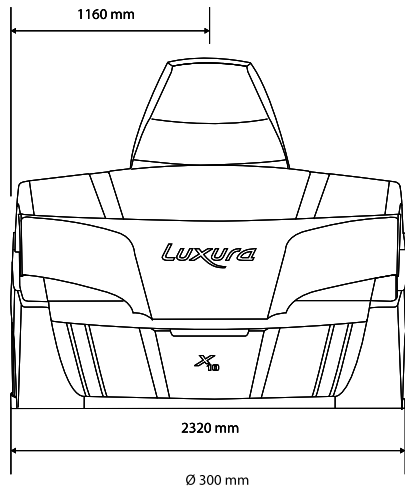

we like X 10 ...

Air exhaust tower system  
(optional available with WRS)

Compact air exhaust tower system

SLi

SLi+

SPS

BPS/HPS

Luxura X <sub>10</sub>	46 HIGHBRID	46 SLI INTELLIGENT
Tubes top	Premium Intelligent E-Power 100/200W(18xblue,8xred)	26 x 100/200W Premium Intelligent E-Power
Tubes base	Premium Intelligent E-Power 100/200W(14xblue,6xred)	20 x 100/200W Premium Intelligent E-Power
Face tanner	4 x 520W	4 x 520W
Central air exhaust capacity (top)	2800 m <sup>3</sup>	2800 m <sup>3</sup>
Connection	400V/3N-/50Hz	400V/3N-/50Hz
Power (with AirCo)	14 Kw	14 Kw
Fuses (with AirCo)	3 x 25 A	3 x 25 A
Weight	520 kg (Air Co +50Kg)	480 kg (Air Co +50 kg)

Luxura X <sub>10</sub>	46 SLi Intensive	46 SLi High Intensive	46 SLi IP Control
Tubes top	26 x 160 W	26 x 160 W	26 x 80/180 W
Tubes base	20 x 120 W XL	20 x 180 W XL	20 x 80/180 W XL
Face tanner	4 x 520 W	4 x 520 W	4 x 520 W
Central air exhaust capacity (top)	2800 m <sup>3</sup>	2800 m <sup>3</sup>	2800 m <sup>3</sup>
Connection	400V/3N~/50Hz	400V/3N~/50Hz	400V/3N~/50Hz
Power (with AirCo)	9,9 kW (11 kW)	11,7 kW (12,4 kW)	13 kW (14 kW)
Fuses (with AirCo)	3 x 19 A (3 x 20 A)	3 x 21 A (3 x 21 A)	3 x 22 A (3 x 23 A)
Weight	520 kg (AirCo +50 kg)	530 kg (AirCo +50 kg)	480 kg (AirCo +50 kg)