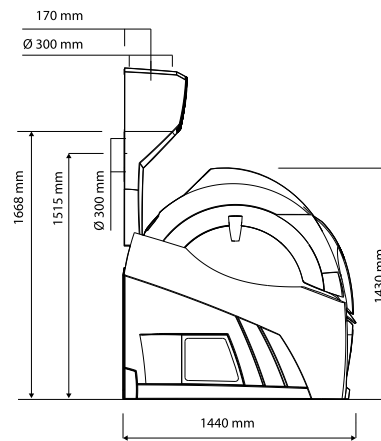

we like X 10 ...

Air exhaust tower system  
(optional available with WRS)

Compact air exhaust tower system

SLi

SLi+

SPS

BPS/HPS

Luxura X <sub>10</sub>	46 HIGHBRID	46 SLI INTELLIGENT
Tubes top	Premium Intelligent E-Power 100/200W(18xblue,8xred)	26 x 100/200W Premium Intelligent E-Power
Tubes base	Premium Intelligent E-Power 100/200W(14xblue,6xred)	20 x 100/200W Premium Intelligent E-Power
Face tanner	4 x 520W	4 x 520W
Central air exhaust capacity (top)	2800 m <sup>3</sup>	2800 m <sup>3</sup>
Connection	400V/3N-/50Hz	400V/3N-/50Hz
Power (with AirCo)	14 Kw	14 Kw
Fuses (with AirCo)	3 x 25 A	3 x 25 A
Weight	520 kg (Air Co +50Kg)	480 kg (Air Co +50 kg)

Luxura X <sub>10</sub>	46 SLi Intensive	46 SLi High Intensive	46 SLi IP Control
Tubes top	26 x 160 W	26 x 160 W	26 x 80/180 W
Tubes base	20 x 120 W XL	20 x 180 W XL	20 x 80/180 W XL
Face tanner	4 x 520 W	4 x 520 W	4 x 520 W
Central air exhaust capacity (top)	2800 m <sup>3</sup>	2800 m <sup>3</sup>	2800 m <sup>3</sup>
Connection	400V/3N~/50Hz	400V/3N~/50Hz	400V/3N~/50Hz
Power (with AirCo)	9,9 kW (11 kW)	11,7 kW (12,4 kW)	13 kW (14 kW)
Fuses (with AirCo)	3 x 19 A (3 x 20 A)	3 x 21 A (3 x 21 A)	3 x 22 A (3 x 23 A)
Weight	520 kg (AirCo +50 kg)	530 kg (AirCo +50 kg)	480 kg (AirCo +50 kg)