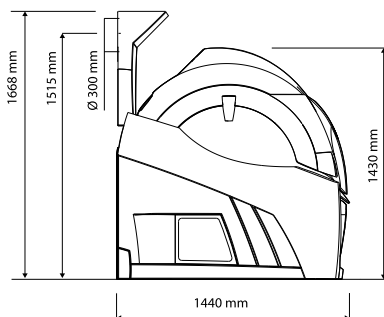

we like X 10 ...

Air exhaust tower system  
(optional available with WRS)

Compact air exhaust tower system

SLi

SLi+

SPS

BPS/HPS

Luxura X <sub>10</sub>	46 HIGHBRID	46 SLI INTELLIGENT
Tubes top	Premium Intelligent E-Power 100/200W(18xblue,8xred)	26 x 100/200W Premium Intelligent E-Power
Tubes base	Premium Intelligent E-Power 100/200W(14xblue,6xred)	20 x 100/200W Premium Intelligent E-Power
Face tanner	4 x 520W	4 x 520W
Central air exhaust capacity (top)	2800 m <sup>3</sup>	2800 m <sup>3</sup>
Connection	400V/3N-/50Hz	400V/3N-/50Hz
Power (with AirCo)	14 Kw	14 Kw
Fuses (with AirCo)	3 x 25 A	3 x 25 A
Weight	520 kg (Air Co +50Kg)	480 kg (Air Co +50 kg)

Luxura X <sub>10</sub>	46 SLi Intensive	46 SLi High Intensive	46 SLi IP Control
Tubes top	26 x 160 W	26 x 160 W	26 x 80/180 W
Tubes base	20 x 120 W XL	20 x 180 W XL	20 x 80/180 W XL
Face tanner	4 x 520 W	4 x 520 W	4 x 520 W
Central air exhaust capacity (top)	2800 m <sup>3</sup>	2800 m <sup>3</sup>	2800 m <sup>3</sup>
Connection	400V/3N~/50Hz	400V/3N~/50Hz	400V/3N~/50Hz
Power (with AirCo)	9,9 kW (11 kW)	11,7 kW (12,4 kW)	13 kW (14 kW)
Fuses (with AirCo)	3 x 19 A (3 x 20 A)	3 x 21 A (3 x 21 A)	3 x 22 A (3 x 23 A)
Weight	520 kg (AirCo +50 kg)	530 kg (AirCo +50 kg)	480 kg (AirCo +50 kg)