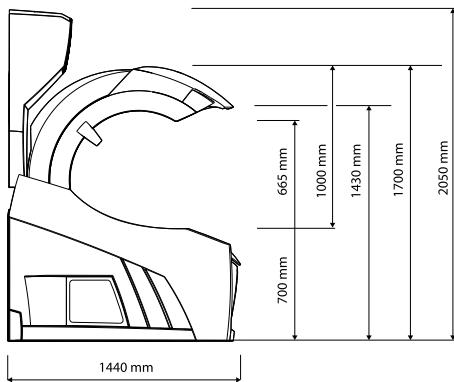

we like X 10 ...

Air exhaust tower system  
(optional available with WRS)

Compact air exhaust tower system

SLi

SLi+

SPS

BPS/HPS

Luxura X <sub>10</sub>	46 HIGHBRID	46 SLI INTELLIGENT
Tubes top	Premium Intelligent E-Power 100/200W(18xblue,8xred)	26 x 100/200W Premium Intelligent E-Power
Tubes base	Premium Intelligent E-Power 100/200W(14xblue,6xred)	20 x 100/200W Premium Intelligent E-Power
Face tanner	4 x 520W	4 x 520W
Central air exhaust capacity (top)	2800 m <sup>3</sup>	2800 m <sup>3</sup>
Connection	400V/3N-/50Hz	400V/3N-/50Hz
Power (with AirCo)	14 Kw	14 Kw
Fuses (with AirCo)	3 x 25 A	3 x 25 A
Weight	520 kg (Air Co +50Kg)	480 kg (Air Co +50 kg)

Luxura X <sub>10</sub>	46 SLi Intensive	46 SLi High Intensive	46 SLi IP Control
Tubes top	26 x 160 W	26 x 160 W	26 x 80/180 W
Tubes base	20 x 120 W XL	20 x 180 W XL	20 x 80/180 W XL
Face tanner	4 x 520 W	4 x 520 W	4 x 520 W
Central air exhaust capacity (top)	2800 m <sup>3</sup>	2800 m <sup>3</sup>	2800 m <sup>3</sup>
Connection	400V/3N~/50Hz	400V/3N~/50Hz	400V/3N~/50Hz
Power (with AirCo)	9,9 kW (11 kW)	11,7 kW (12,4 kW)	13 kW (14 kW)
Fuses (with AirCo)	3 x 19 A (3 x 20 A)	3 x 21 A (3 x 21 A)	3 x 22 A (3 x 23 A)
Weight	520 kg (AirCo +50 kg)	530 kg (AirCo +50 kg)	480 kg (AirCo +50 kg)