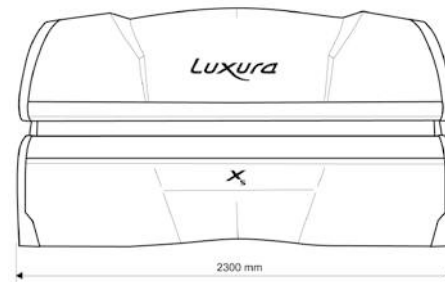

# Technical data and features

Features optional or standard according to variants

Starlight Silver

Sunrise Orange

Eternal Blue

	34 SLi	34 SLi Int.	34 SLi H. Int.	34 SPr
Surface	Metallic effect	Metallic effect	Metallic effect	Metallic effect
Inside lighting				
Tubes top	18 x 100 W	18 x 160 W	18 x 160 W	18 x 120 W
Tubes base	16 x 100 W	16 x 100 W	16 x 160 W	16 x 100 W
Face tanner	3 x 400 W	3 x 400 W	3 x 400 W	11 x 25 W
Luxura filter technology				–
HPS	°	°	°	–
5 steps adjustable body cooler				
5 steps adjustable face cooler				
LED blower decor light				
Decorative panel silver				
Loudspeakers (2) in face cooler				
SoundAround including MyMP3	°	°	°	°
SmartVoice <sup>1</sup>	°	°	°	°
ContourPLUS	°	°	°	°
Xsens	°	°	°	°
Qsens	°	°	°	°
CliMax <sup>2</sup>	°	°	°	–
BackFLEX	°	°	°	°
Dust filters				
EasyLift Acrylic system				
Sound volume adjustment <sup>1</sup>				
LCD timer display				
Programmable internal timer				
Connection for external timer				
Hour counter				
2nd hour counter with reset-function				
Connection	400 V - 50 Hz 3~N/PE	400 V - 50 Hz 3~N/PE	400 V - 50 Hz 3~N/PE	400 V - 50 Hz 3~N/PE
Power (with CliMax)	ca. 5,9 (6,6) kW	ca. 7,0 (7,7) kW	ca. 8,5 (9,3) kW	ca. 4,8 kW
Fuses	3 x 16 A	3 x 16 A	3 x 20 A	3 x 16 A
Weight (excl. packaging) (CliMax + 50 kg)	265 kg	280 kg	295 kg	255 kg

| = As standard, ° = Optional  
 Specifications are subject to change without notice.

<sup>1</sup>Only available in combination with SoundAround.  
<sup>2</sup>Only available in combination with ContourPLUS.