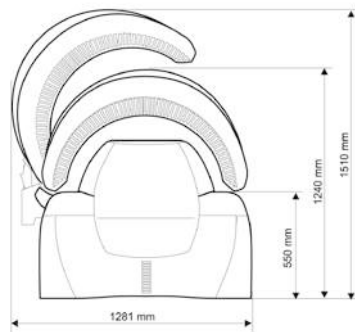

# Technical data and features

Features optional or standard according to variants

Starlight Silver

Sunrise Orange

Eternal Blue

	34 SLi	34 SLi Int.	34 SLi H. Int.	34 SPr
Surface	Metallic effect	Metallic effect	Metallic effect	Metallic effect
Inside lighting				
Tubes top	18 x 100 W	18 x 160 W	18 x 160 W	18 x 120 W
Tubes base	16 x 100 W	16 x 100 W	16 x 160 W	16 x 100 W
Face tanner	3 x 400 W	3 x 400 W	3 x 400 W	11 x 25 W
Luxura filter technology				–
HPS	°	°	°	–
5 steps adjustable body cooler				
5 steps adjustable face cooler				
LED blower decor light				
Decorative panel silver				
Loudspeakers (2) in face cooler				
SoundAround including MyMP3	°	°	°	°
SmartVoice <sup>1</sup>	°	°	°	°
ContourPLUS	°	°	°	°
Xsens	°	°	°	°
Qsens	°	°	°	°
CliMax <sup>2</sup>	°	°	°	–
BackFLEX	°	°	°	°
Dust filters				
EasyLift Acrylic system				
Sound volume adjustment <sup>1</sup>				
LCD timer display				
Programmable internal timer				
Connection for external timer				
Hour counter				
2nd hour counter with reset-function				
Connection	400 V - 50 Hz 3~N/PE	400 V - 50 Hz 3~N/PE	400 V - 50 Hz 3~N/PE	400 V - 50 Hz 3~N/PE
Power (with CliMax)	ca. 5,9 (6,6) kW	ca. 7,0 (7,7) kW	ca. 8,5 (9,3) kW	ca. 4,8 kW
Fuses	3 x 16 A	3 x 16 A	3 x 20 A	3 x 16 A
Weight (excl. packaging) (CliMax + 50 kg)	265 kg	280 kg	295 kg	255 kg

| = As standard, ° = Optional  
 Specifications are subject to change without notice.

<sup>1</sup>Only available in combination with SoundAround.  
<sup>2</sup>Only available in combination with ContourPLUS.